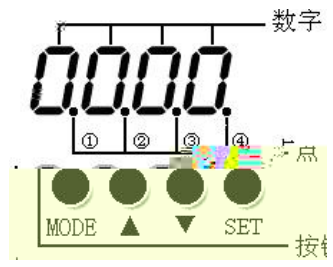

上位机 (公头)		驱动器 (母头)	
RXD	2	5	TXD
TXD	3	1	RXD
GND			GND

PC	LED	Motor Model
	LED CODE	
	14.19	

PC	Motor Model
60	SMC40S-0005-30M ■K-5DS□
61	SMC40S-0010-30M ■K-5DS□

487	SMC130D-0100-30A ■K-4HKP
5147	SMC130D-0300-30A ■K-4HKP
5A4B	SMH40S-0005-30A ■K-4LKH
594B	SMH40S-0010-30A ■K-4LKH